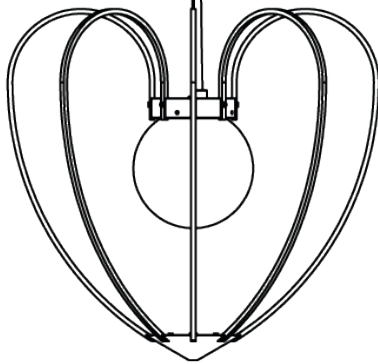

DIMENSIONS

Ø 47 cm 18.5 inch  
H 44 cm 17.3 inch

CANOPY

Ø 17 cm 6.7 inch  
H 5 cm 2 inch

CABLELENGTH

Up to 200 cm 78 inch

LIGHTSOURCE

1 x E14 led (not included)

INCLUDED

No

FINISH

- Green 
- White 
- Brown 

TYPE,NR

H

Ø

TYPE